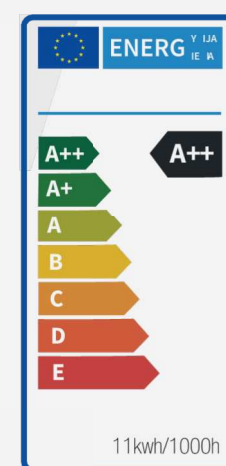

Electrical & Mechanical Services (UK) Ltd

Technical Specification

Product code: LED T8 Emergency

Wattage: 23W

BLF: 10%

Certification: CE, RoHS, UL, TUV, PSE, FCC

Voltage: 100-240v

Lamp Life: 40,000 hours

Power Factor: 0.996 for 110V 0.96 for 230V

CRI: Ra>85

3 hour Emergency LED lamp with integral driver and battery

LEDT8/2FT/10E	10W	600mm (l) x T8 (d)	Lm: 1800
LEDT8/4FT/22E	22W	1200mm (l) x T8 (d)	Lm: 4000
LEDT8/5FT/23E	23W	1500mm (l) x T8 (d)	Lm: 4100