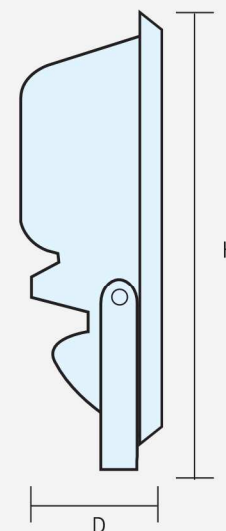

Lifetime: 35,000 hours

Operational Temperature: -20° - 40°

Beam Angle: 120°

CRI: 75Ra

IP Rating: IP65

Material: Black, Die Cast Aluminium

Extra Info: 1m cable, hexagonal key and stainless steel screws included.

Models Available				DIMENSIONS (mm)		
MODEL	WATTAGE	COLOUR	LUMEN OUTPUT (lm)	WIDTH	DEPTH	HEIGHT
LEDFL100B	100W	Black	18,000	290	100	360

Head Office

Unit 65.1 Sienna | White Hart Triangle | Thamesmead | London | SE28 0GW